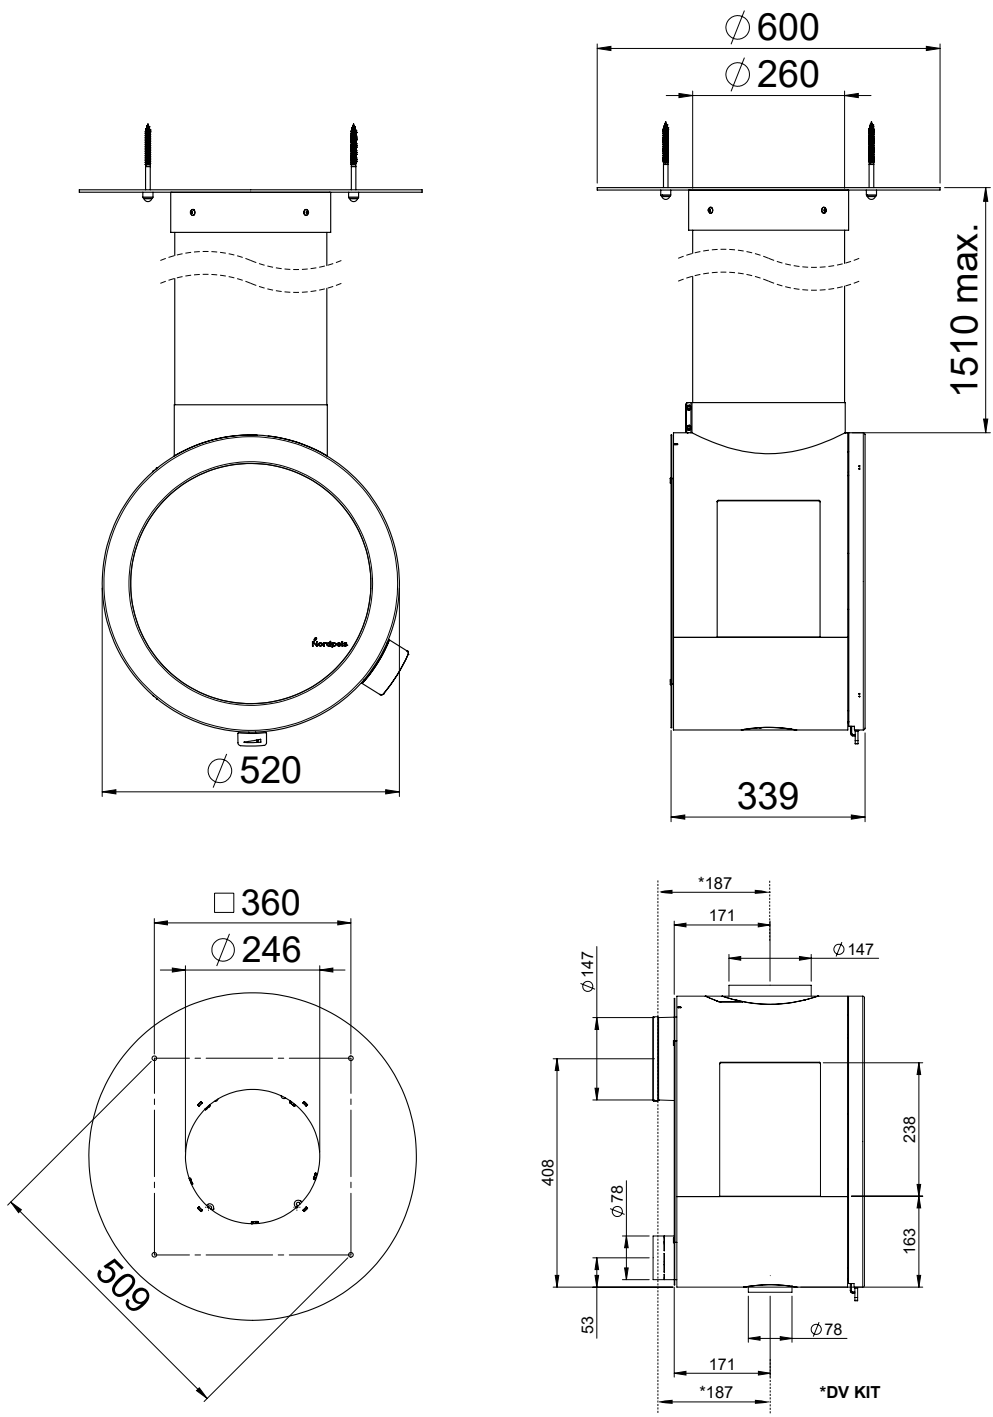

Measurements

ME CEILING STOVE WITHOUT DV KIT

ME CEILING - STOVE CEILING = MM/AIR/CHIMNEY

*DV KIT